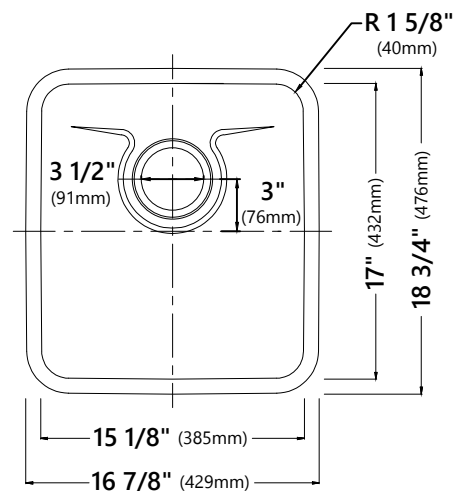

KD1US17B

17 Inch Undermount Single Bowl
Stainless Steel Bar Sink with Drain Assure

Kräus®

SPECIFICATION SHEET

Sink Dimensions

Overall Dimensions: 16 7/8" x 18 3/4"

Bowl Dimensions: 15 1/8" x 17"

Sink Depth: 9"

Features

- 16 Gauge Stainless Steel Construction
- Single Bowl Undermount Sink
- Type 18/10 Antibacterial
- Required Minimum Cabinet Size: 21" Left to Right, 24" Front to Back
- Rear Center-Set Drain
- 3 1/2" Drain Opening
- 99.9% Reduction of Bacteria
- NoiseDefend Undercoating and Sound Dampening Pads

Accessories Included

- Strainer ST-4
- Cover Cap STC-1
- Silicone Mitt KSM-1BLACK
- Cut-Out Template
- Mounting Hardware

CODES/STANDARDS:

Product Certification

cUPC (ASME A112.19.3/CSA B45.4), MASS

Warranty

Kraus Limited Lifetime Warranty

see website for details www.kraususa.com

Kraus USA Customer Service

1.800.775.0703 | customerservice@kraususa.com

REV. December 19, 2019