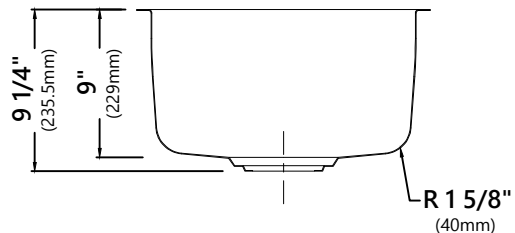

KD1US17B

17 Inch Undermount Single Bowl
Stainless Steel Bar Sink with Drain Assure

Kräus®

SPECIFICATION SHEET

Sink Dimensions

Overall Dimensions: 16 7/8" x 18 3/4"

Bowl Dimensions: 15 1/8" x 17"

Sink Depth: 9"

Features

- 16 Gauge Stainless Steel Construction
- Single Bowl Undermount Sink
- Type 18/10 Antibacterial
- Required Minimum Cabinet Size: 21" Left to Right, 24" Front to Back
- Rear Center-Set Drain
- 3 1/2" Drain Opening
- 99.9% Reduction of Bacteria
- NoiseDefend Undercoating and Sound Dampening Pads

Accessories Included

- Strainer ST-4
- Cover Cap STC-1
- Silicone Mitt KSM-1BLACK
- Cut-Out Template
- Mounting Hardware

CODES/STANDARDS:

Product Certification

cUPC (ASME A112.19.3/CSA B45.4), MASS

Warranty

Kraus Limited Lifetime Warranty

see website for details www.kraususa.com

Kraus USA Customer Service

1.800.775.0703 | customerservice@kraususa.com

REV. December 19, 2019